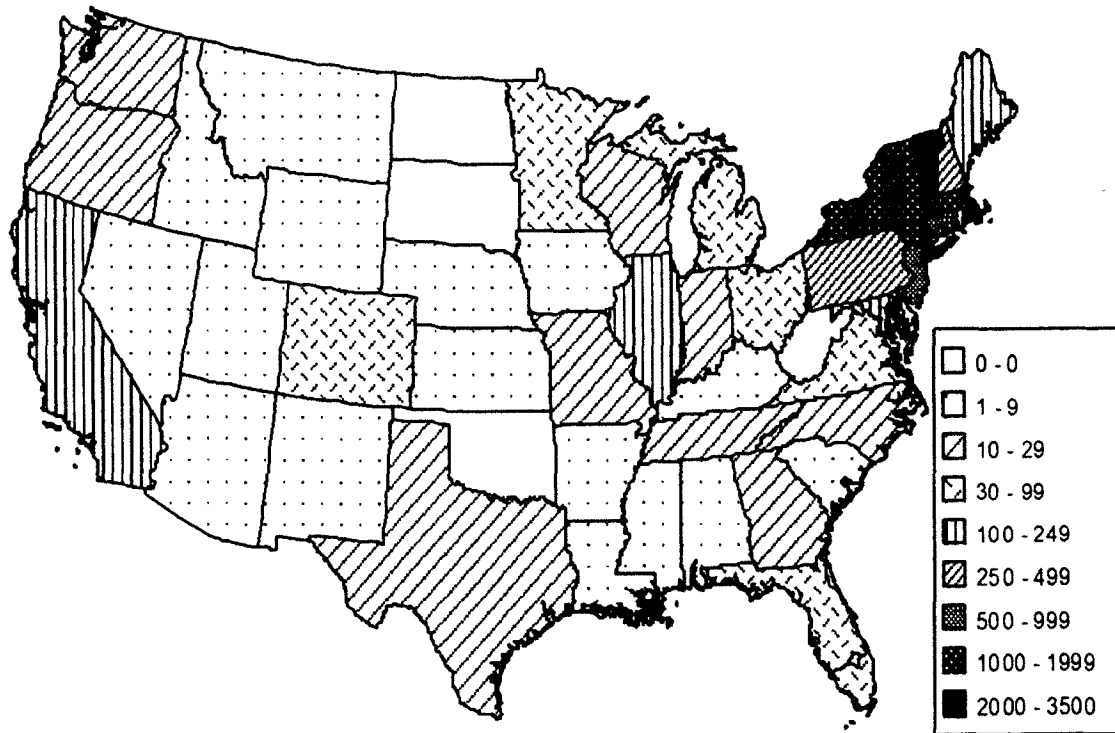

Undergraduate Enrollment by State and Vermont County

Map does not include Alaska with 14 students, and Hawaii with 2 students.

Although UVM attracts students from 46 states and many foreign countries, the map above shows that UVM is primarily a regional institution, drawing most of its undergraduates from New England and the Middle Atlantic states.

Vermont Counties	
County	Enrollment
Chittenden	1,339
Washington	250
Windsor	189
Rutland	186
Franklin	178
Windham	136
Addison	120
Bennington	115
Orange	89
Lamoille	80
Caledonia	72
Orleans	55
Grand Isle	45
Essex	10
Not Available	53
Total	2,917

Chittenden county is home to more UVM students than any other Vermont county. In addition to Chittenden, there are also 250 undergraduates from Washington county. Windsor, Rutland, Franklin, Windham, Addison, and Bennington counties all are home to more than 100 UVM undergraduates.